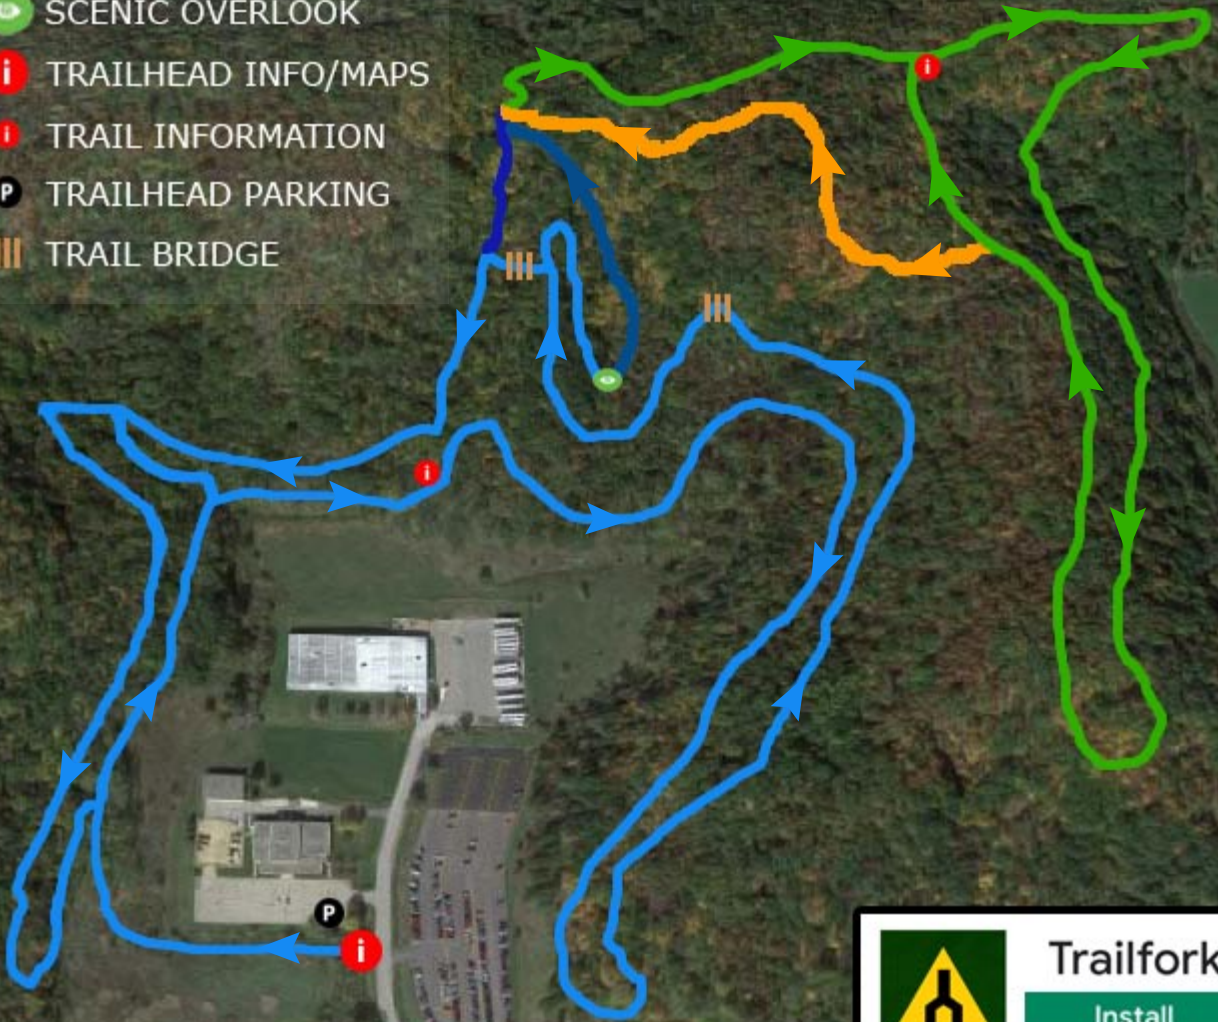

Ocooch Mountain Recreation Trails

1350 Peebles Drive

-  SCENIC OVERLOOK
-  TRAILHEAD INFO/MAPS
-  TRAIL INFORMATION
-  TRAILHEAD PARKING
-  TRAIL BRIDGE

Rockwell Automation

Trailforks

Install

Worldwide mountain bike trail maps from the Trailforks trail management system.

- Infinity Trail = 2.2 miles
- Scenic View Trail = .2 mile
- Rocky Road Trail = .2 mile
- Roller Coaster Trail = .3 mile
- 3 Eagles Trail = 1.1 miles