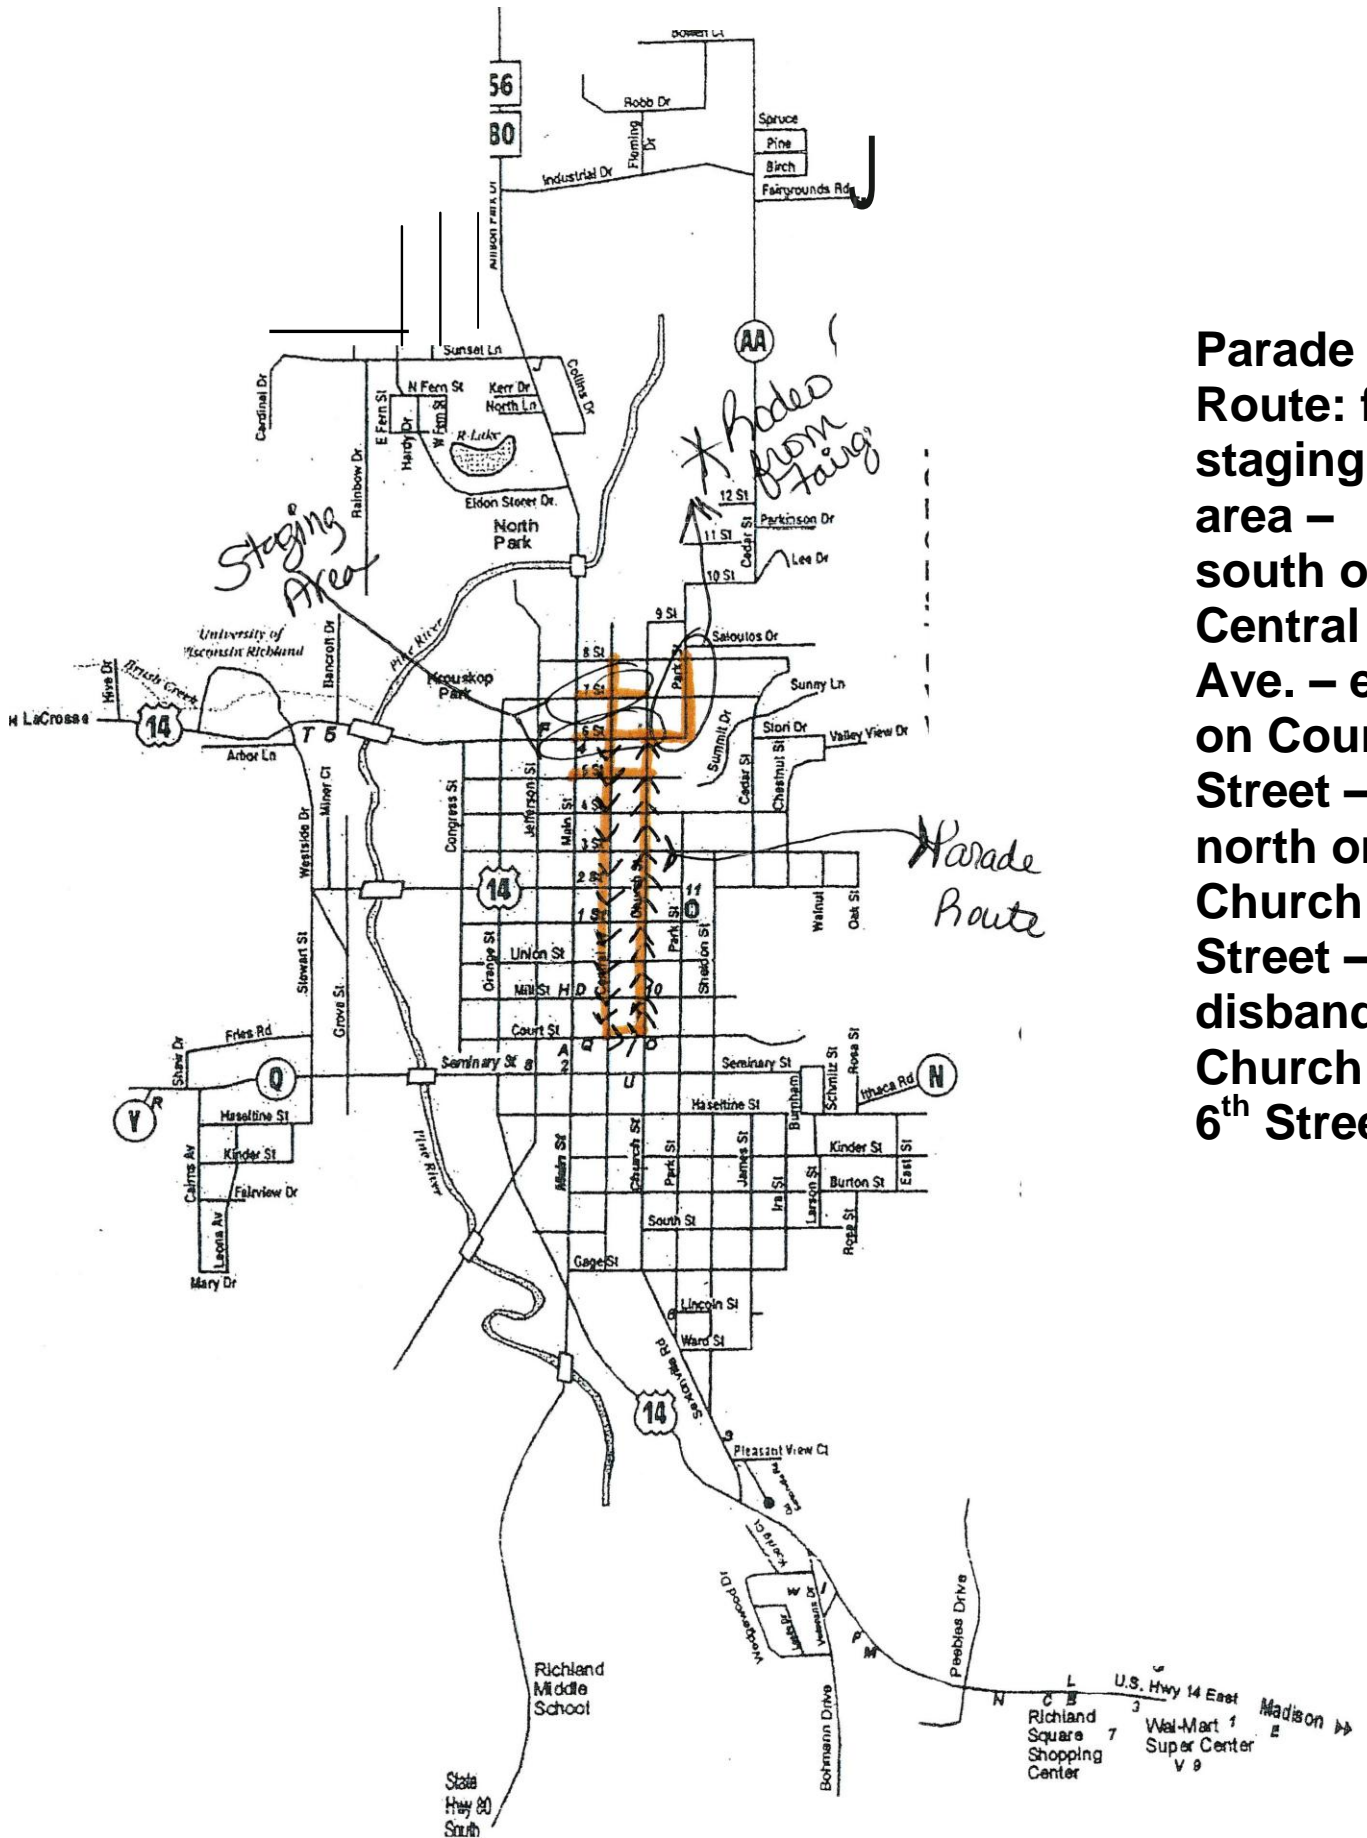

June Dairy Days/Rodeo Parade Route

Parade Route: from staging area – south on Central Ave. – east on Court Street – north on Church Street – disband at Church and 6th Streets