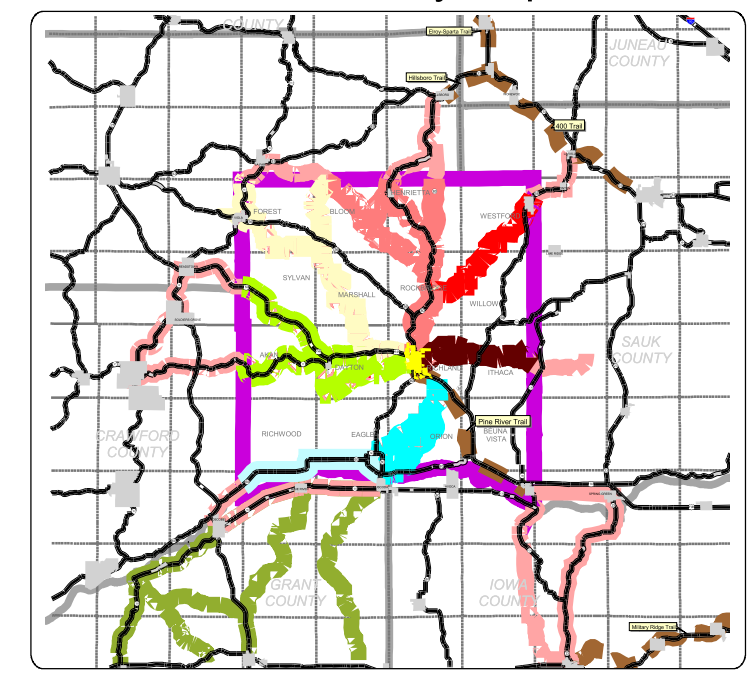

Recommended Bike Route Loops

Richland County Bike Plan

Richland County, Wisconsin

KEY

-  "400" Trail Route Loop
-  Viola/Kickapoo Loop and Connector
-  Effigy Mound Trail Loop
-  Spiral Drive Loop and White Mound Park Connector
-  Connecting Route to "400" Trail
-  Boaz/Gays Mills/Apple Orchard/Kickapoo Loop
-  Town of Orion/Old School Loop
-  State Bike Route and Pine River Trail
-  Potential Grant County Routes
-  Potential Loops Outside County

Multi-County Map

DRAFTED: TDP
 DATE: 01-14-04
 PROJECT NO.: 0250254
 DATA: MSA

Data Sources: United States Geological Survey Maps,
 Department of Transportation,
 and Department of Natural Resources