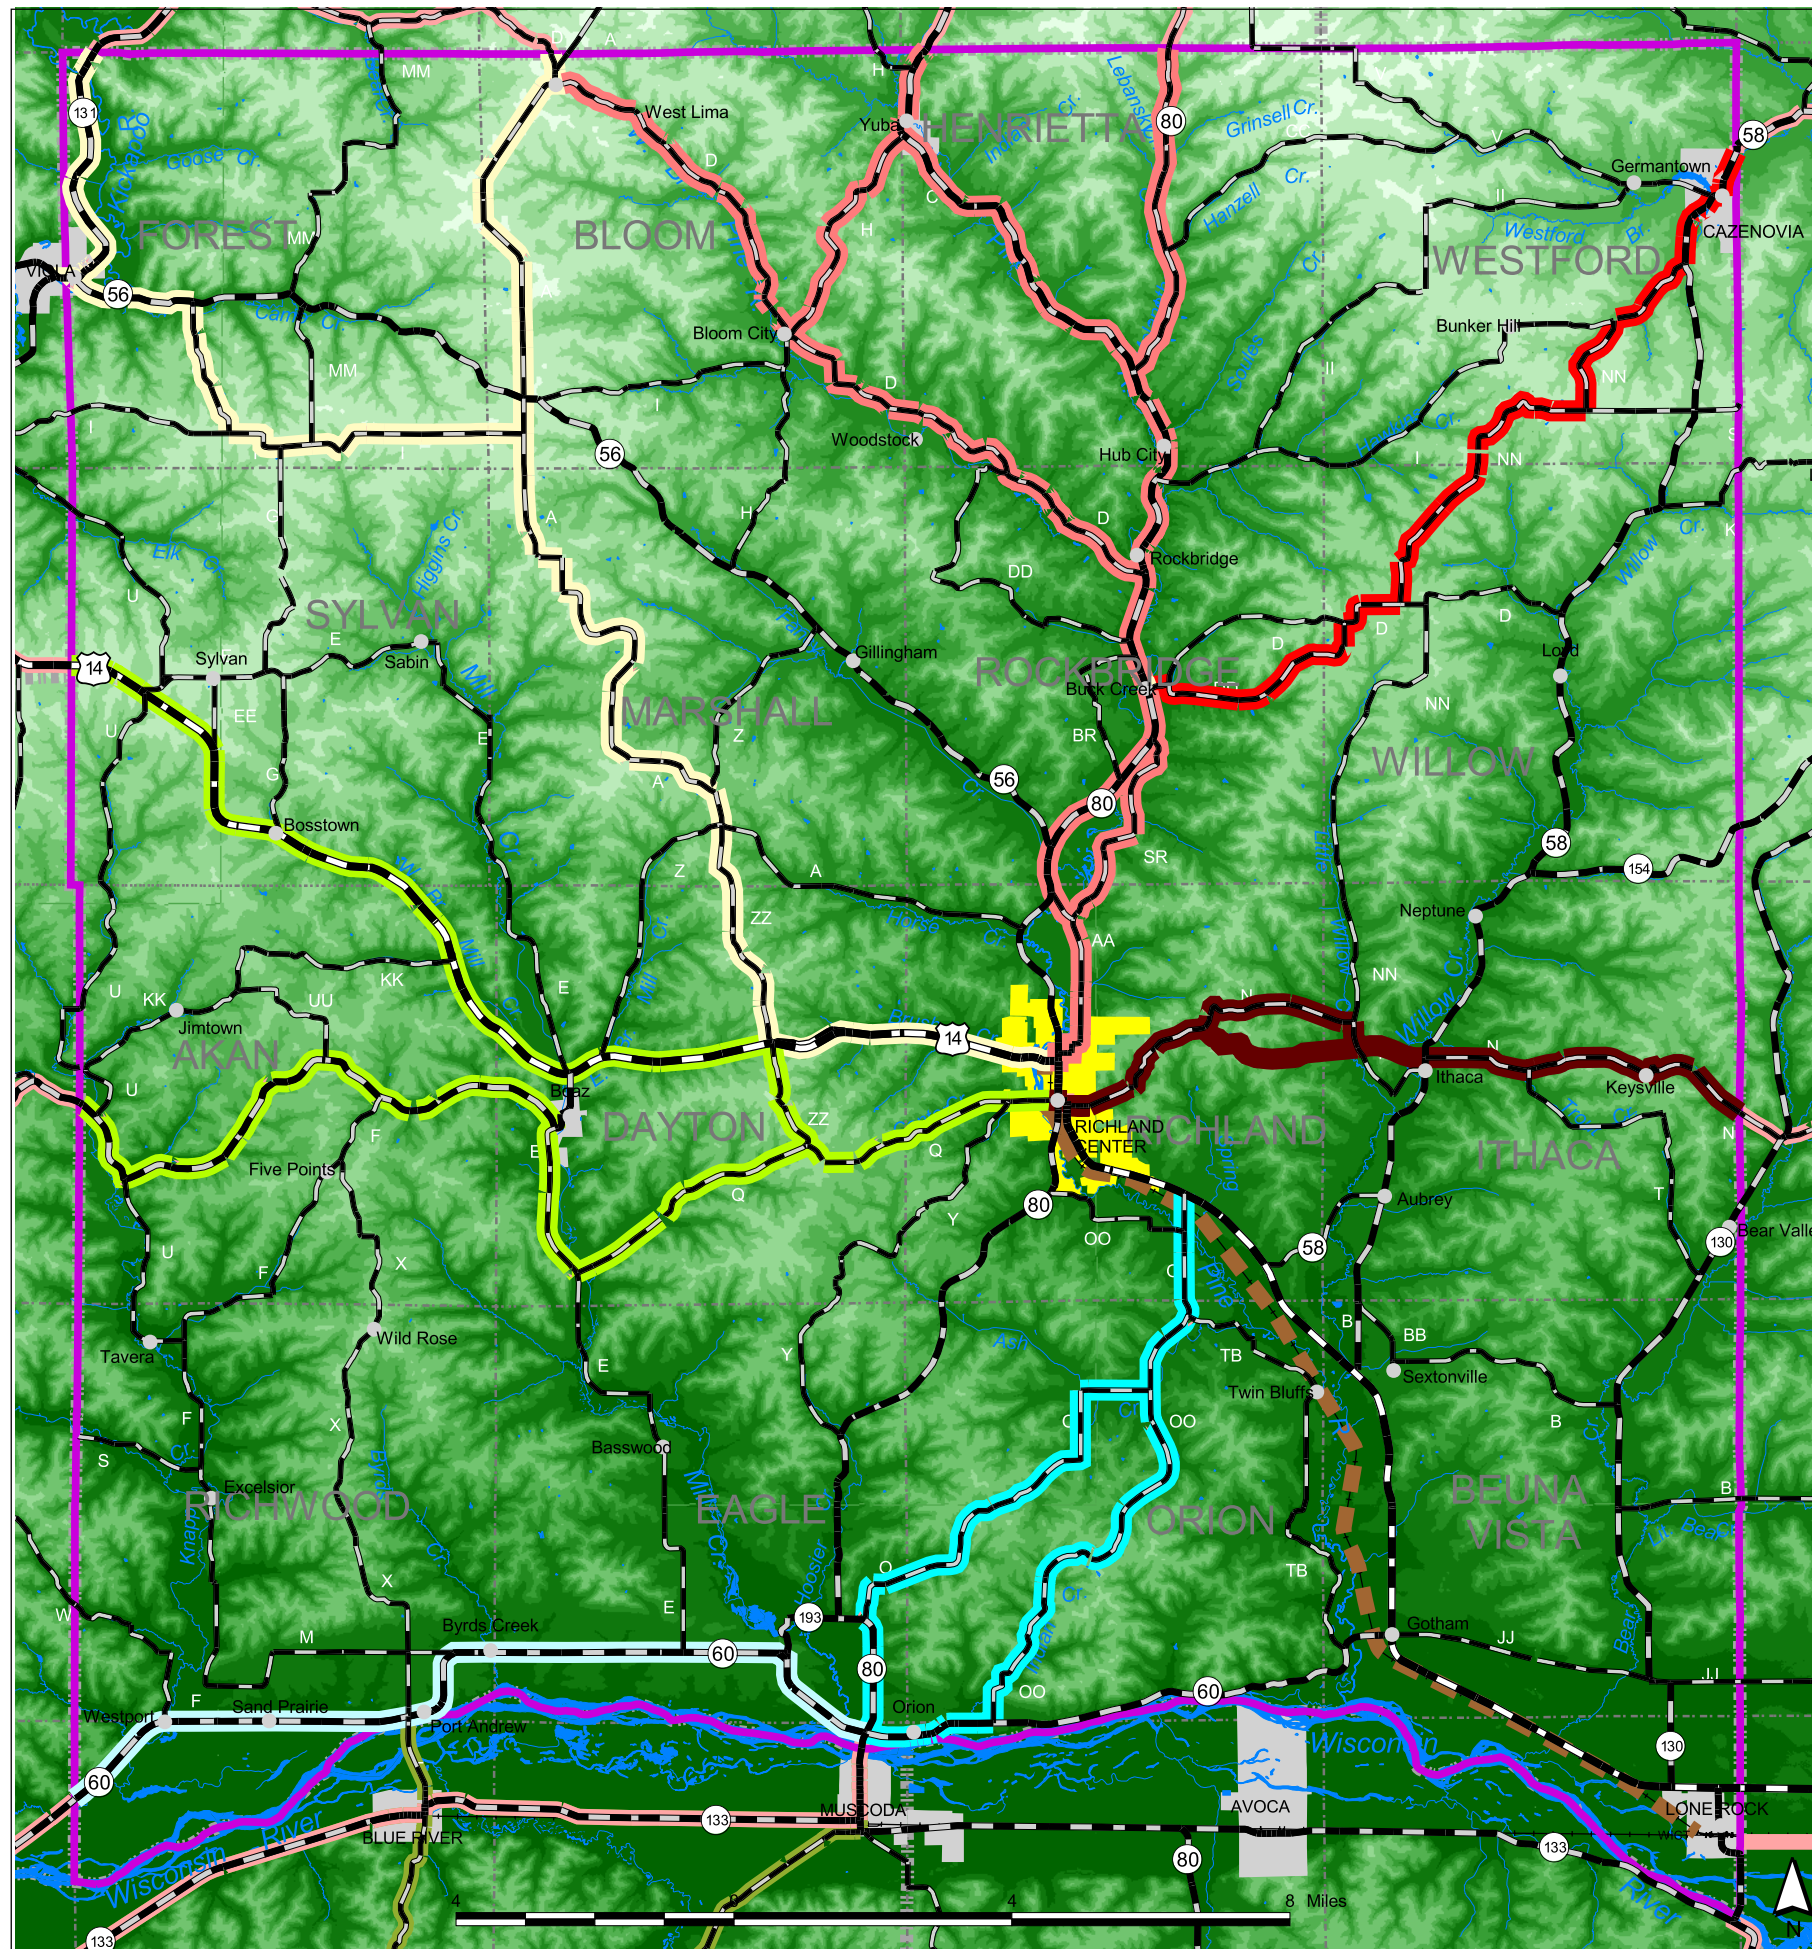

Recommended Bike Route Loops

Richland County Bike Plan

Richland County, Wisconsin

KEY

-  "400" Trail Route Loop
-  Viola/Kickapoo Loop and Connector
-  Effigy Mound Trail Loop
-  Spiral Drive Loop and White Mound Park Connector
-  Connecting Route to "400" Trail
-  Boaz/Gays Mills/Apple Orchard/Kickapoo Loop
-  Town of Orion/Old School Loop
-  State Bike Route and Pine River Trail
-  Potential Grant County Routes
-  Potential Loops Outside County

Multi-County Map

DRAFTED: TDP
 DATE: 01-14-04
 PROJECT NO.: 0250254
 DATA: MSA

Data Sources: United States Geological Survey Maps,
 Department of Transportation,
 and Department of Natural Resources