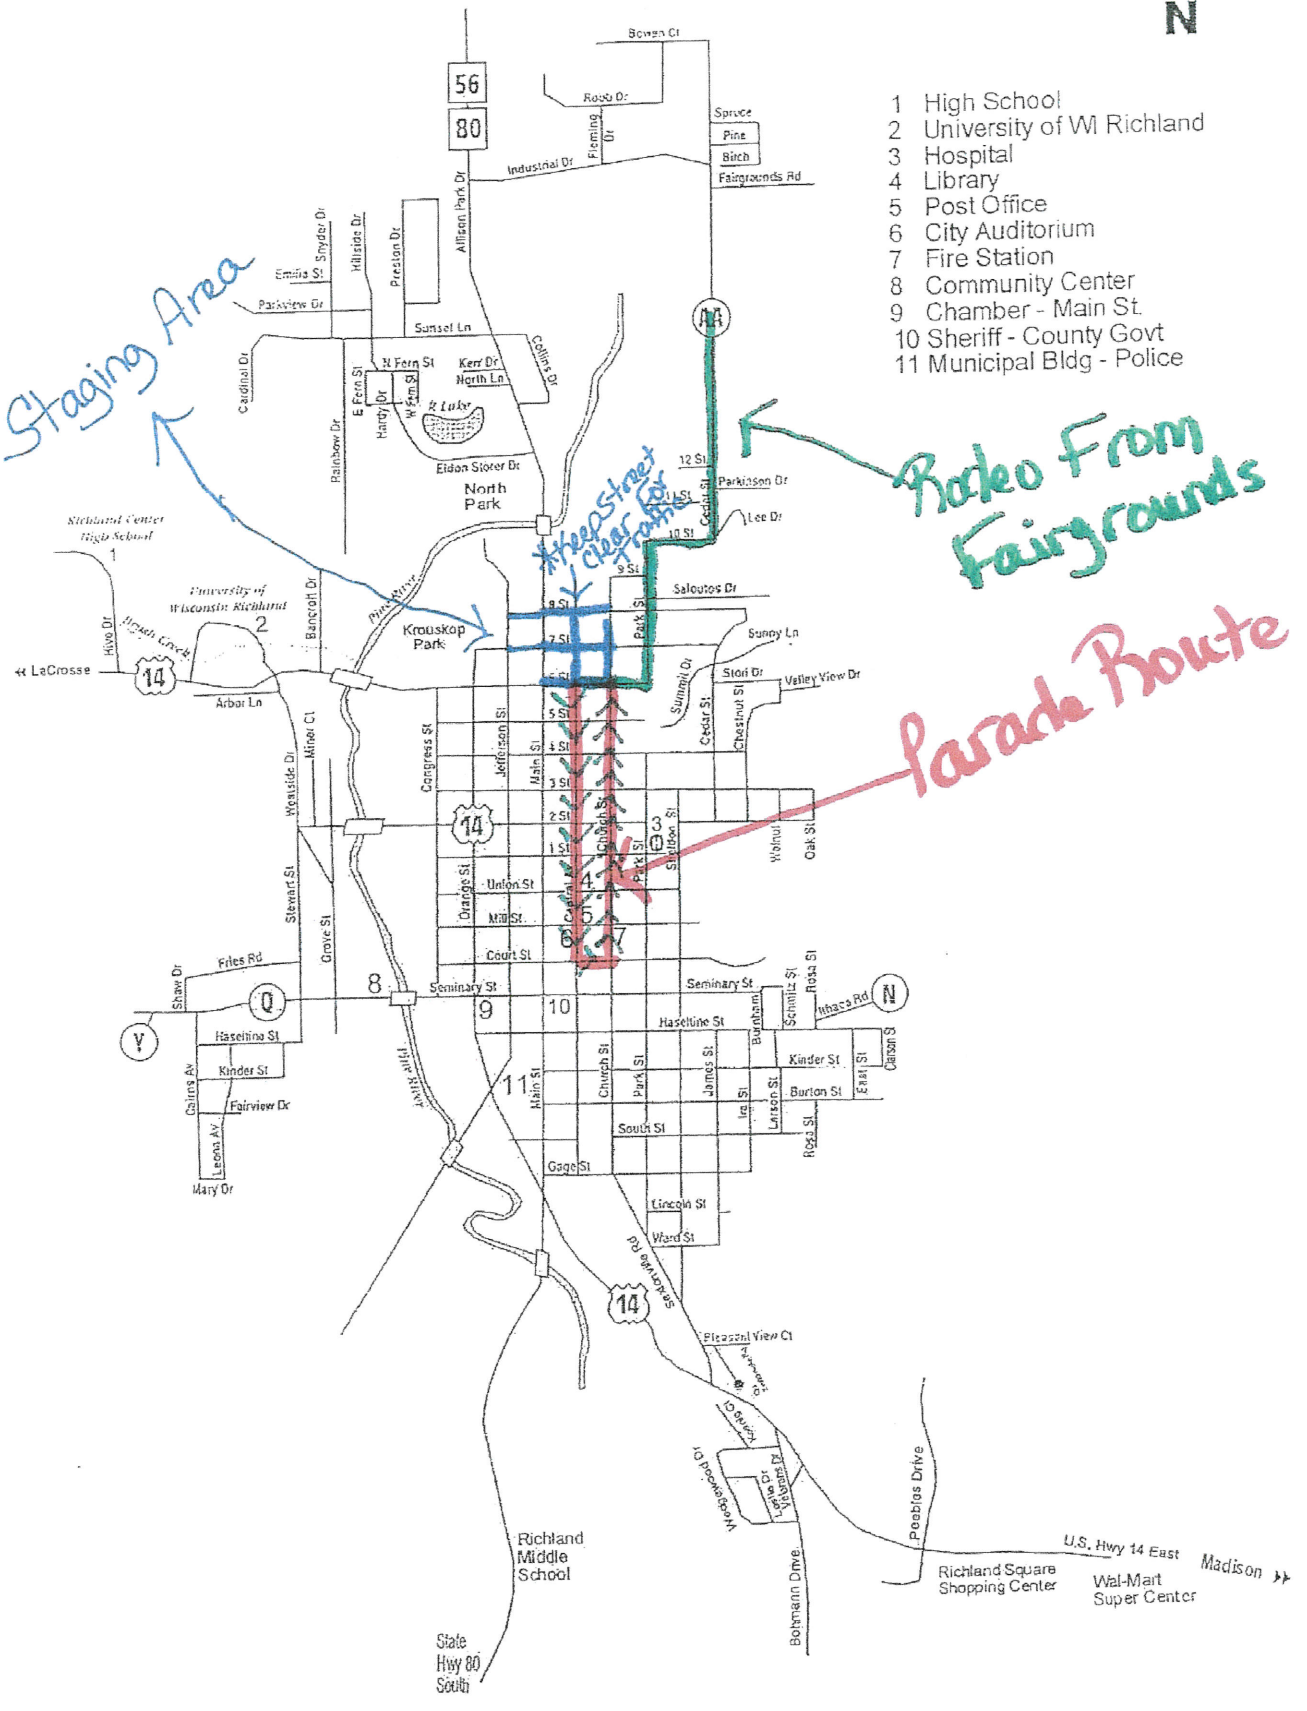

CITY OF RICHLAND CENTER

- 1 High School
- 2 University of W Richland
- 3 Hospital
- 4 Library
- 5 Post Office
- 6 City Auditorium
- 7 Fire Station
- 8 Community Center
- 9 Chamber - Main St
- 10 Sheriff - County Govt
- 11 Municipal Bldg - Police

Staging Area

*Wood Street
Chapel Park*

*Route From
Fairgrounds*

Parade Route

Richland Center High School

University of Wisconsin-Richland

Krouskop Park

North Park

Chapel Park

Richland Middle School

U.S. Hwy 14 East Madison
 Richland Square Shopping Center
 Wal-Mart Super Center

State Hwy 80 South