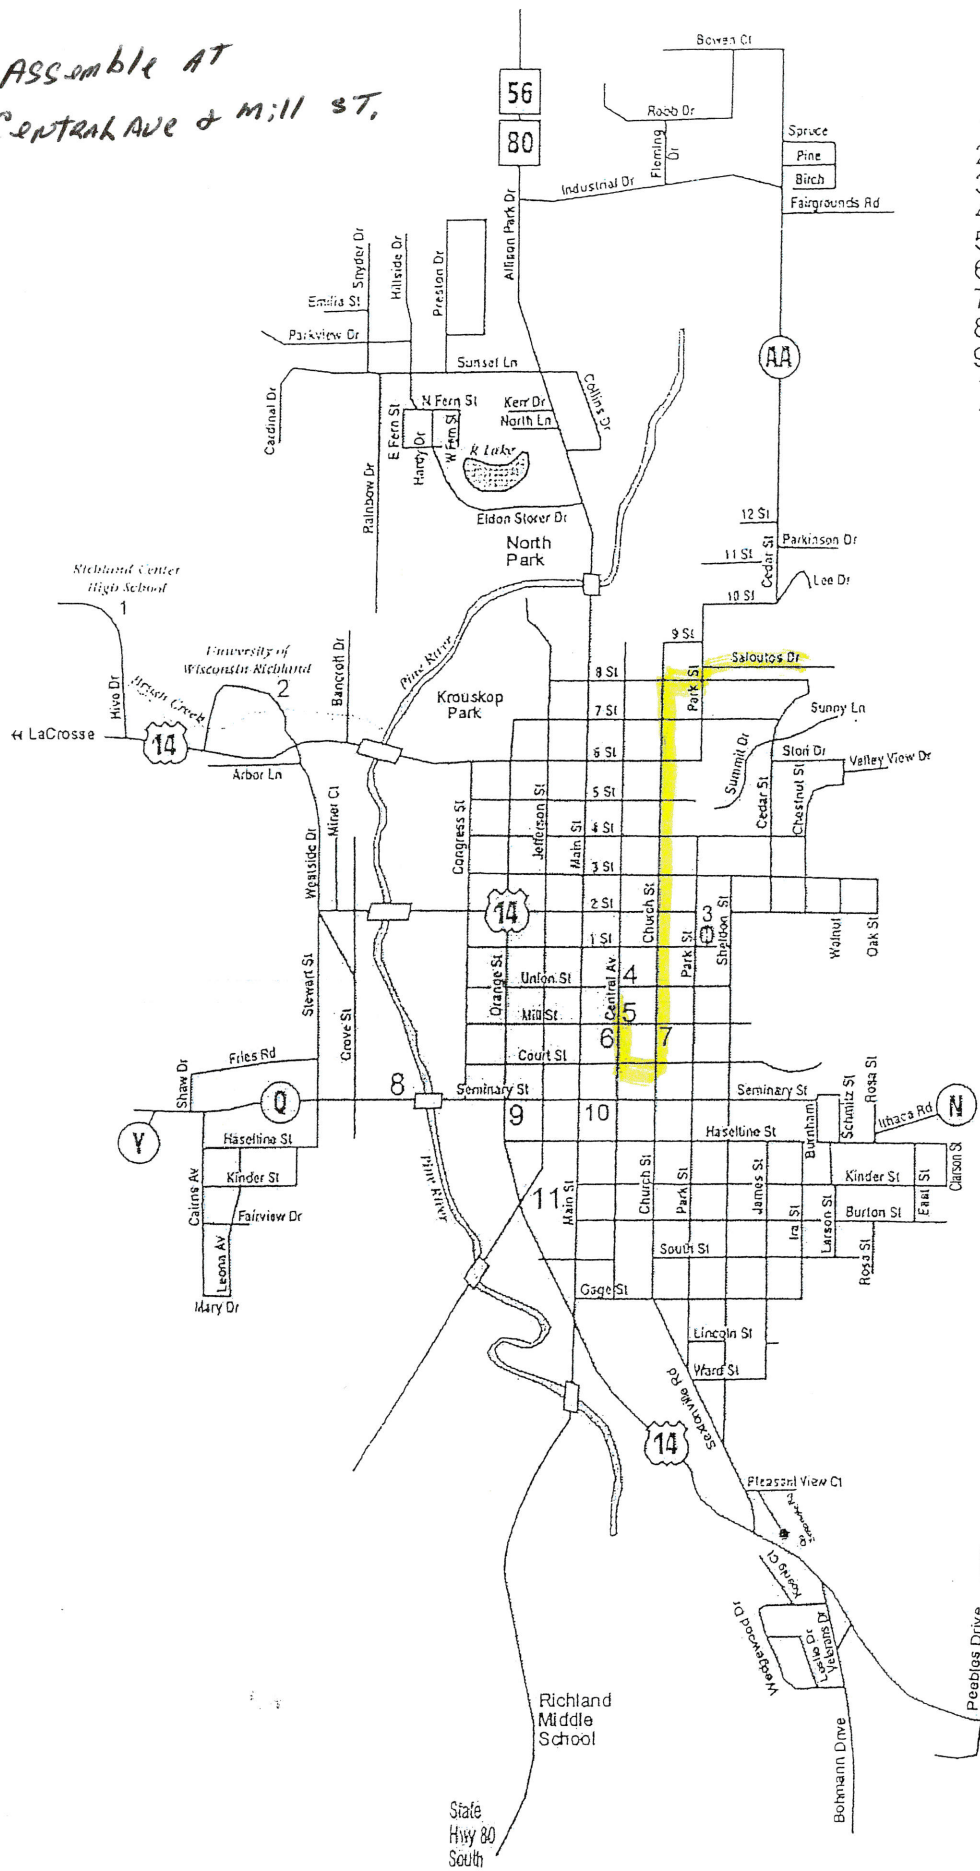

MAY 29, 2017 10:00 AM - 10:30 AM MEMORIAL DAY PARADE
CITY OF RICHLAND CENTER

ASSEMBLE AT
CENTRAL AVE & MILL ST.

- 1 High School
- 2 University of WI Richland
- 3 Hospital
- 4 Library
- 5 Post Office
- 6 City Auditorium
- 7 Fire Station
- 8 Community Center
- 9 Chamber - Main St.
- 10 Sheriff - County Govt
- 11 Municipal Bldg - Police

Richland Square Shopping Center
Wal-Mart Super Center
U.S. Hwy 14 East
Madison

State Hwy 80 South