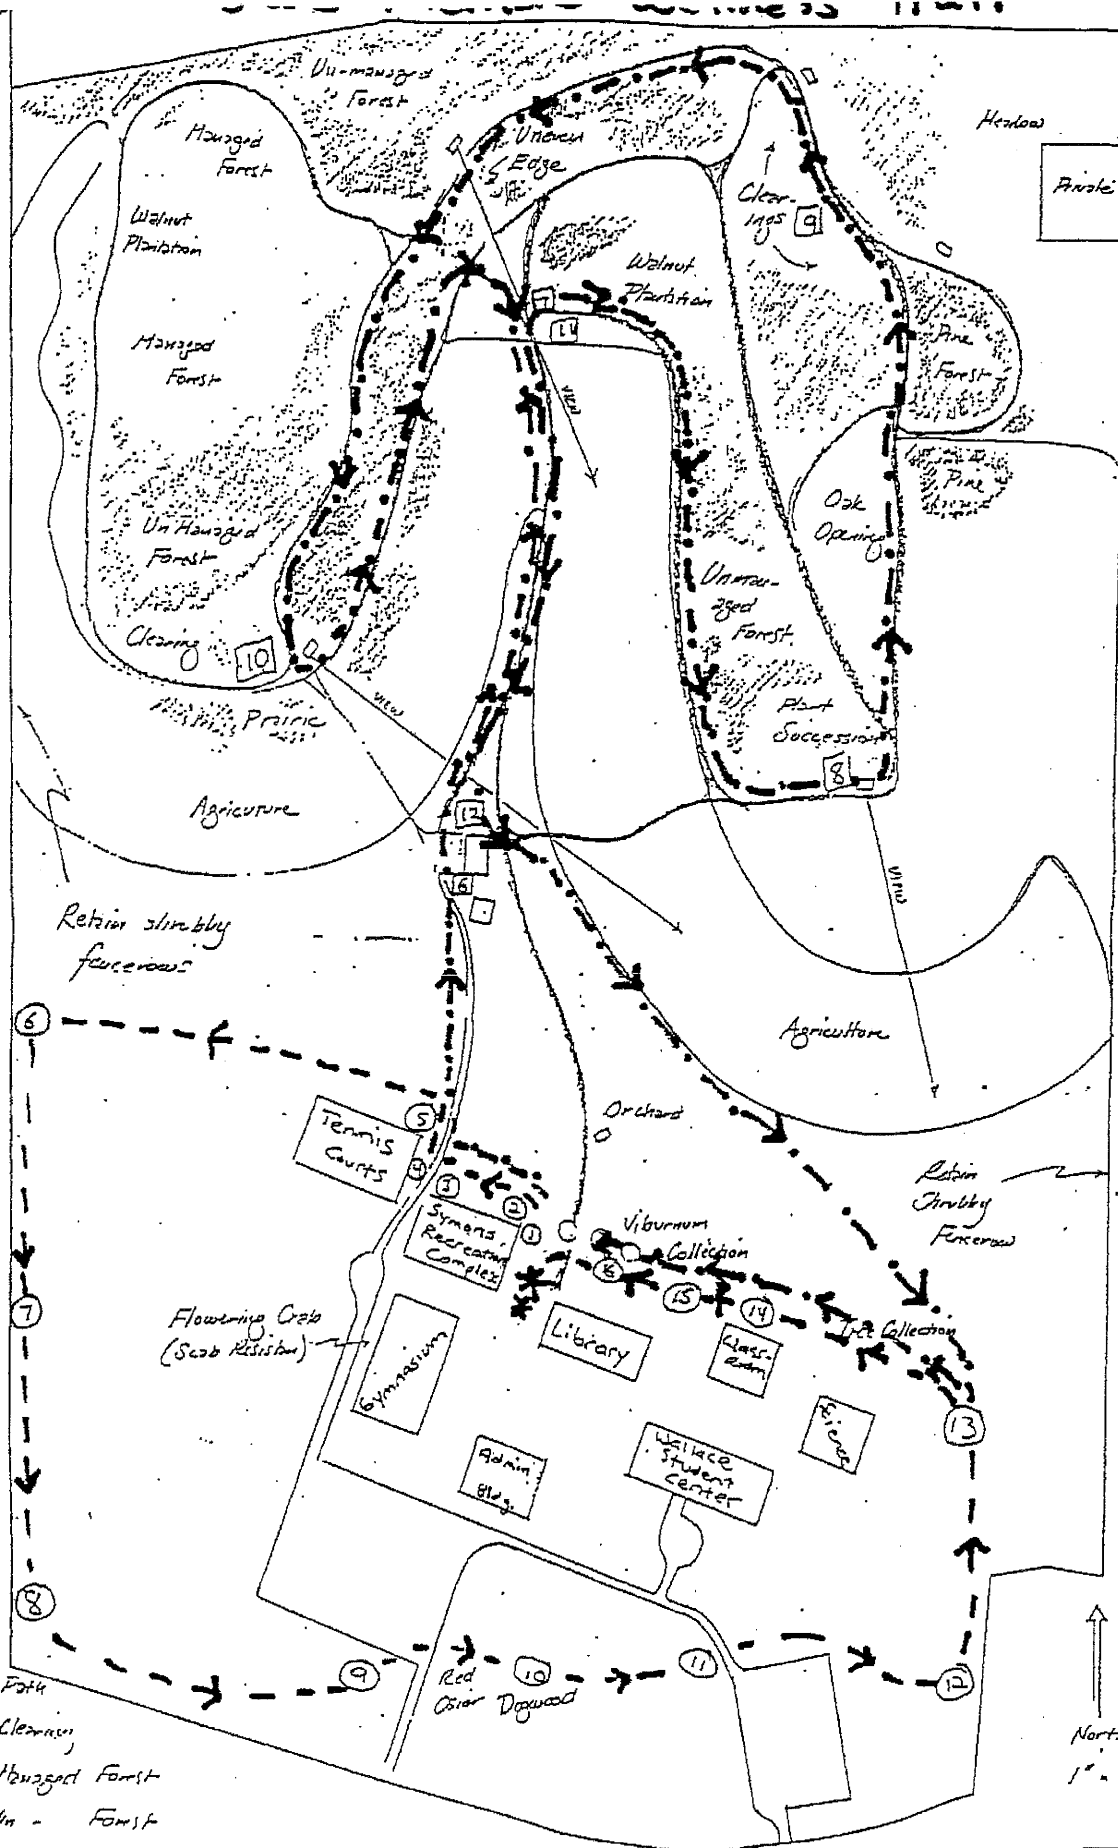

UW Wellness Trail

- Fork
- Clearing
- Hawgood Forest
- Un- Forest
- Pine

* Start here
 - - - - Upper Trail - - - Lower Trail

Old Center Resubland