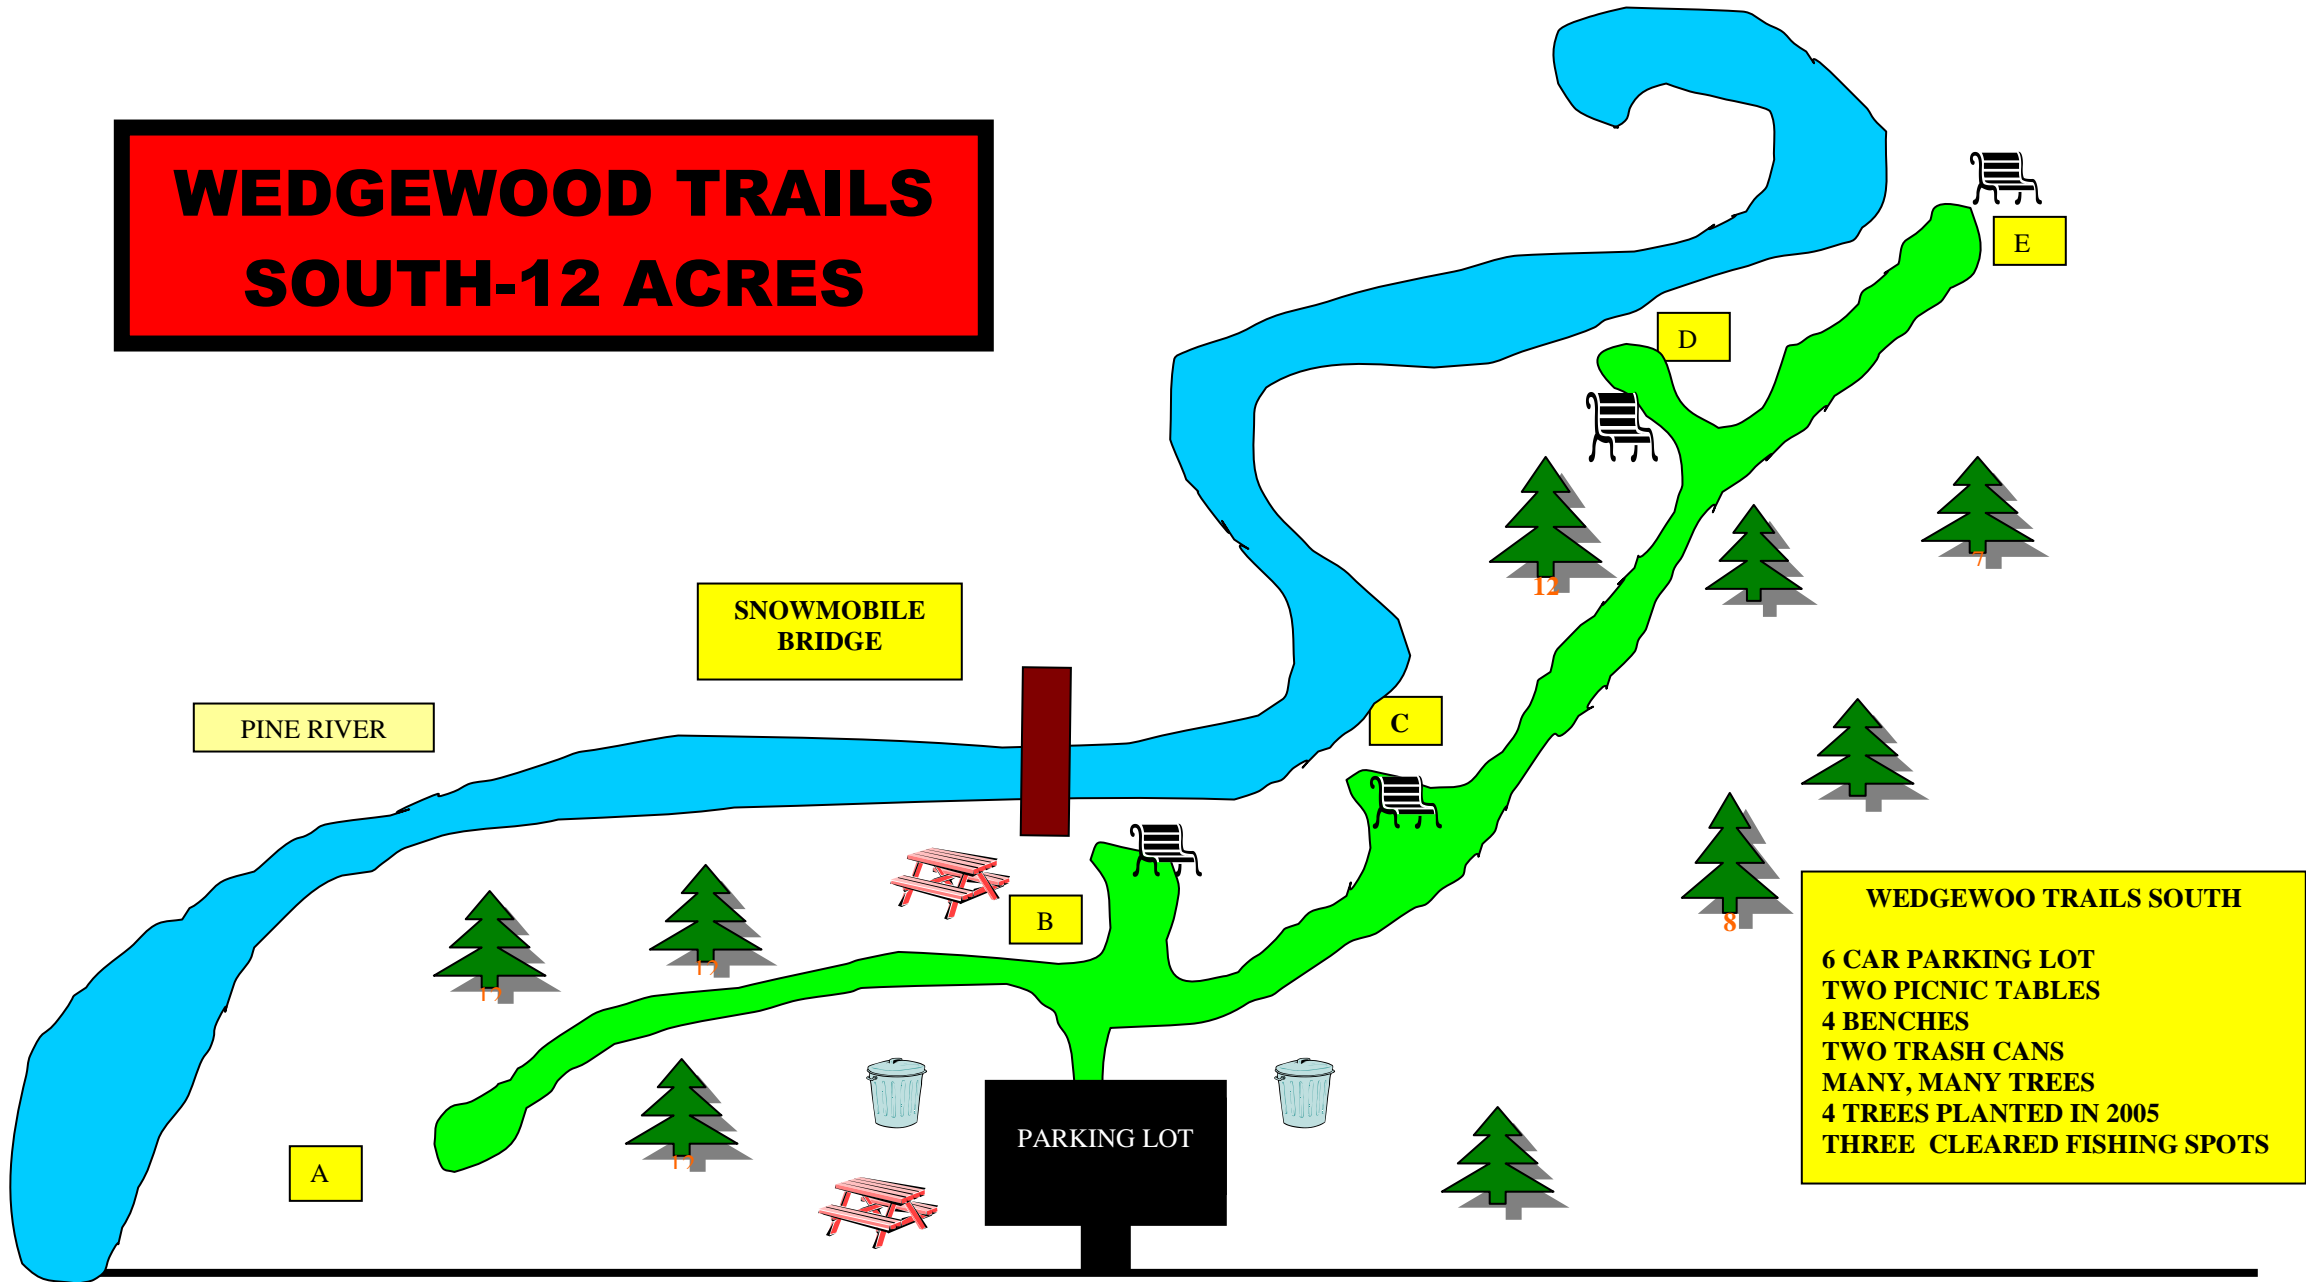

WEDGEWOOD TRAILS SOUTH-12 ACRES

SNOWMOBILE BRIDGE

PINE RIVER

PARKING LOT

WEDGEWOOD TRAILS SOUTH

- 6 CAR PARKING LOT
- TWO PICNIC TABLES
- 4 BENCHES
- TWO TRASH CANS
- MANY, MANY TREES
- 4 TREES PLANTED IN 2005
- THREE CLEARED FISHING SPOTS

BOHMANN DRIVE