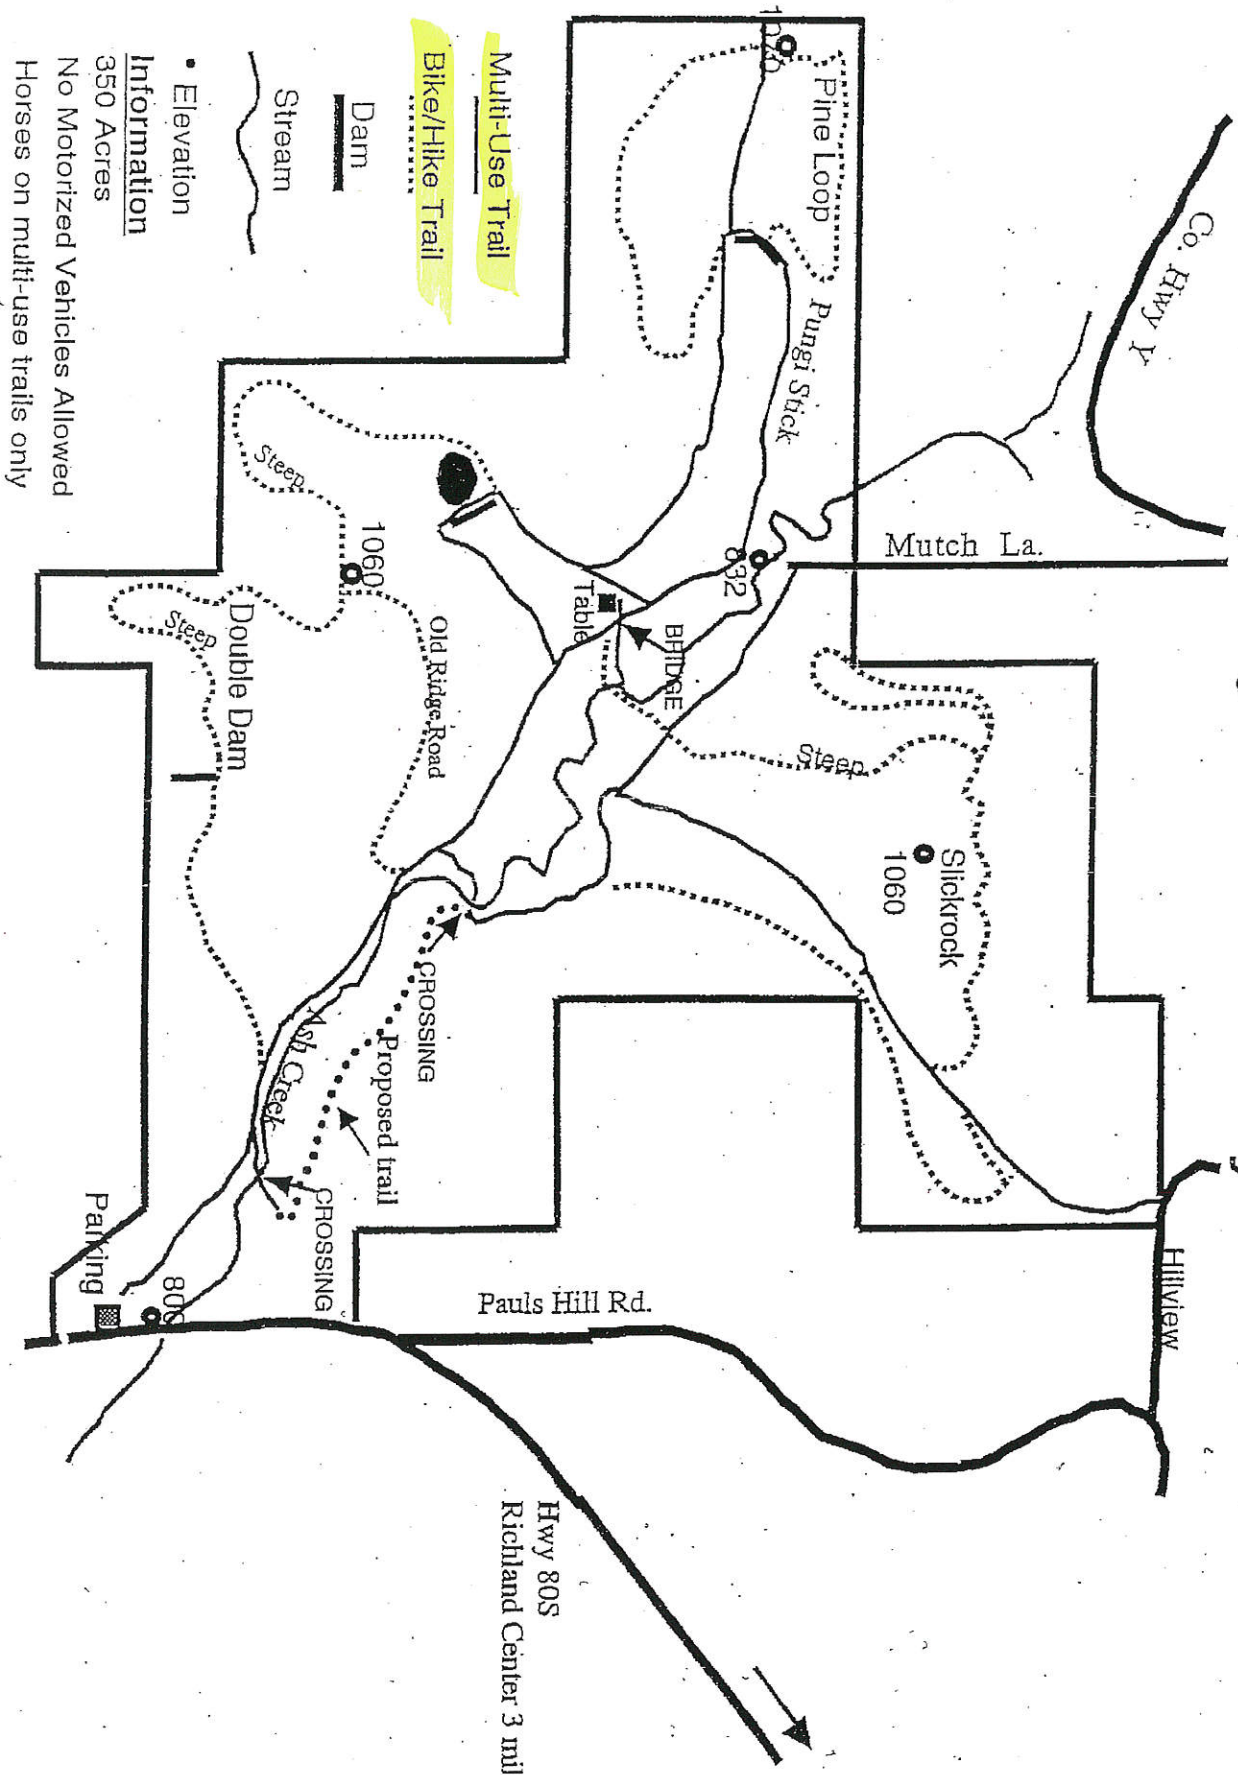

Richland County Community Forest

Multi-Use Trail

Bike/Hike Trail

Dam

Stream

Elevation

Information

350 Acres