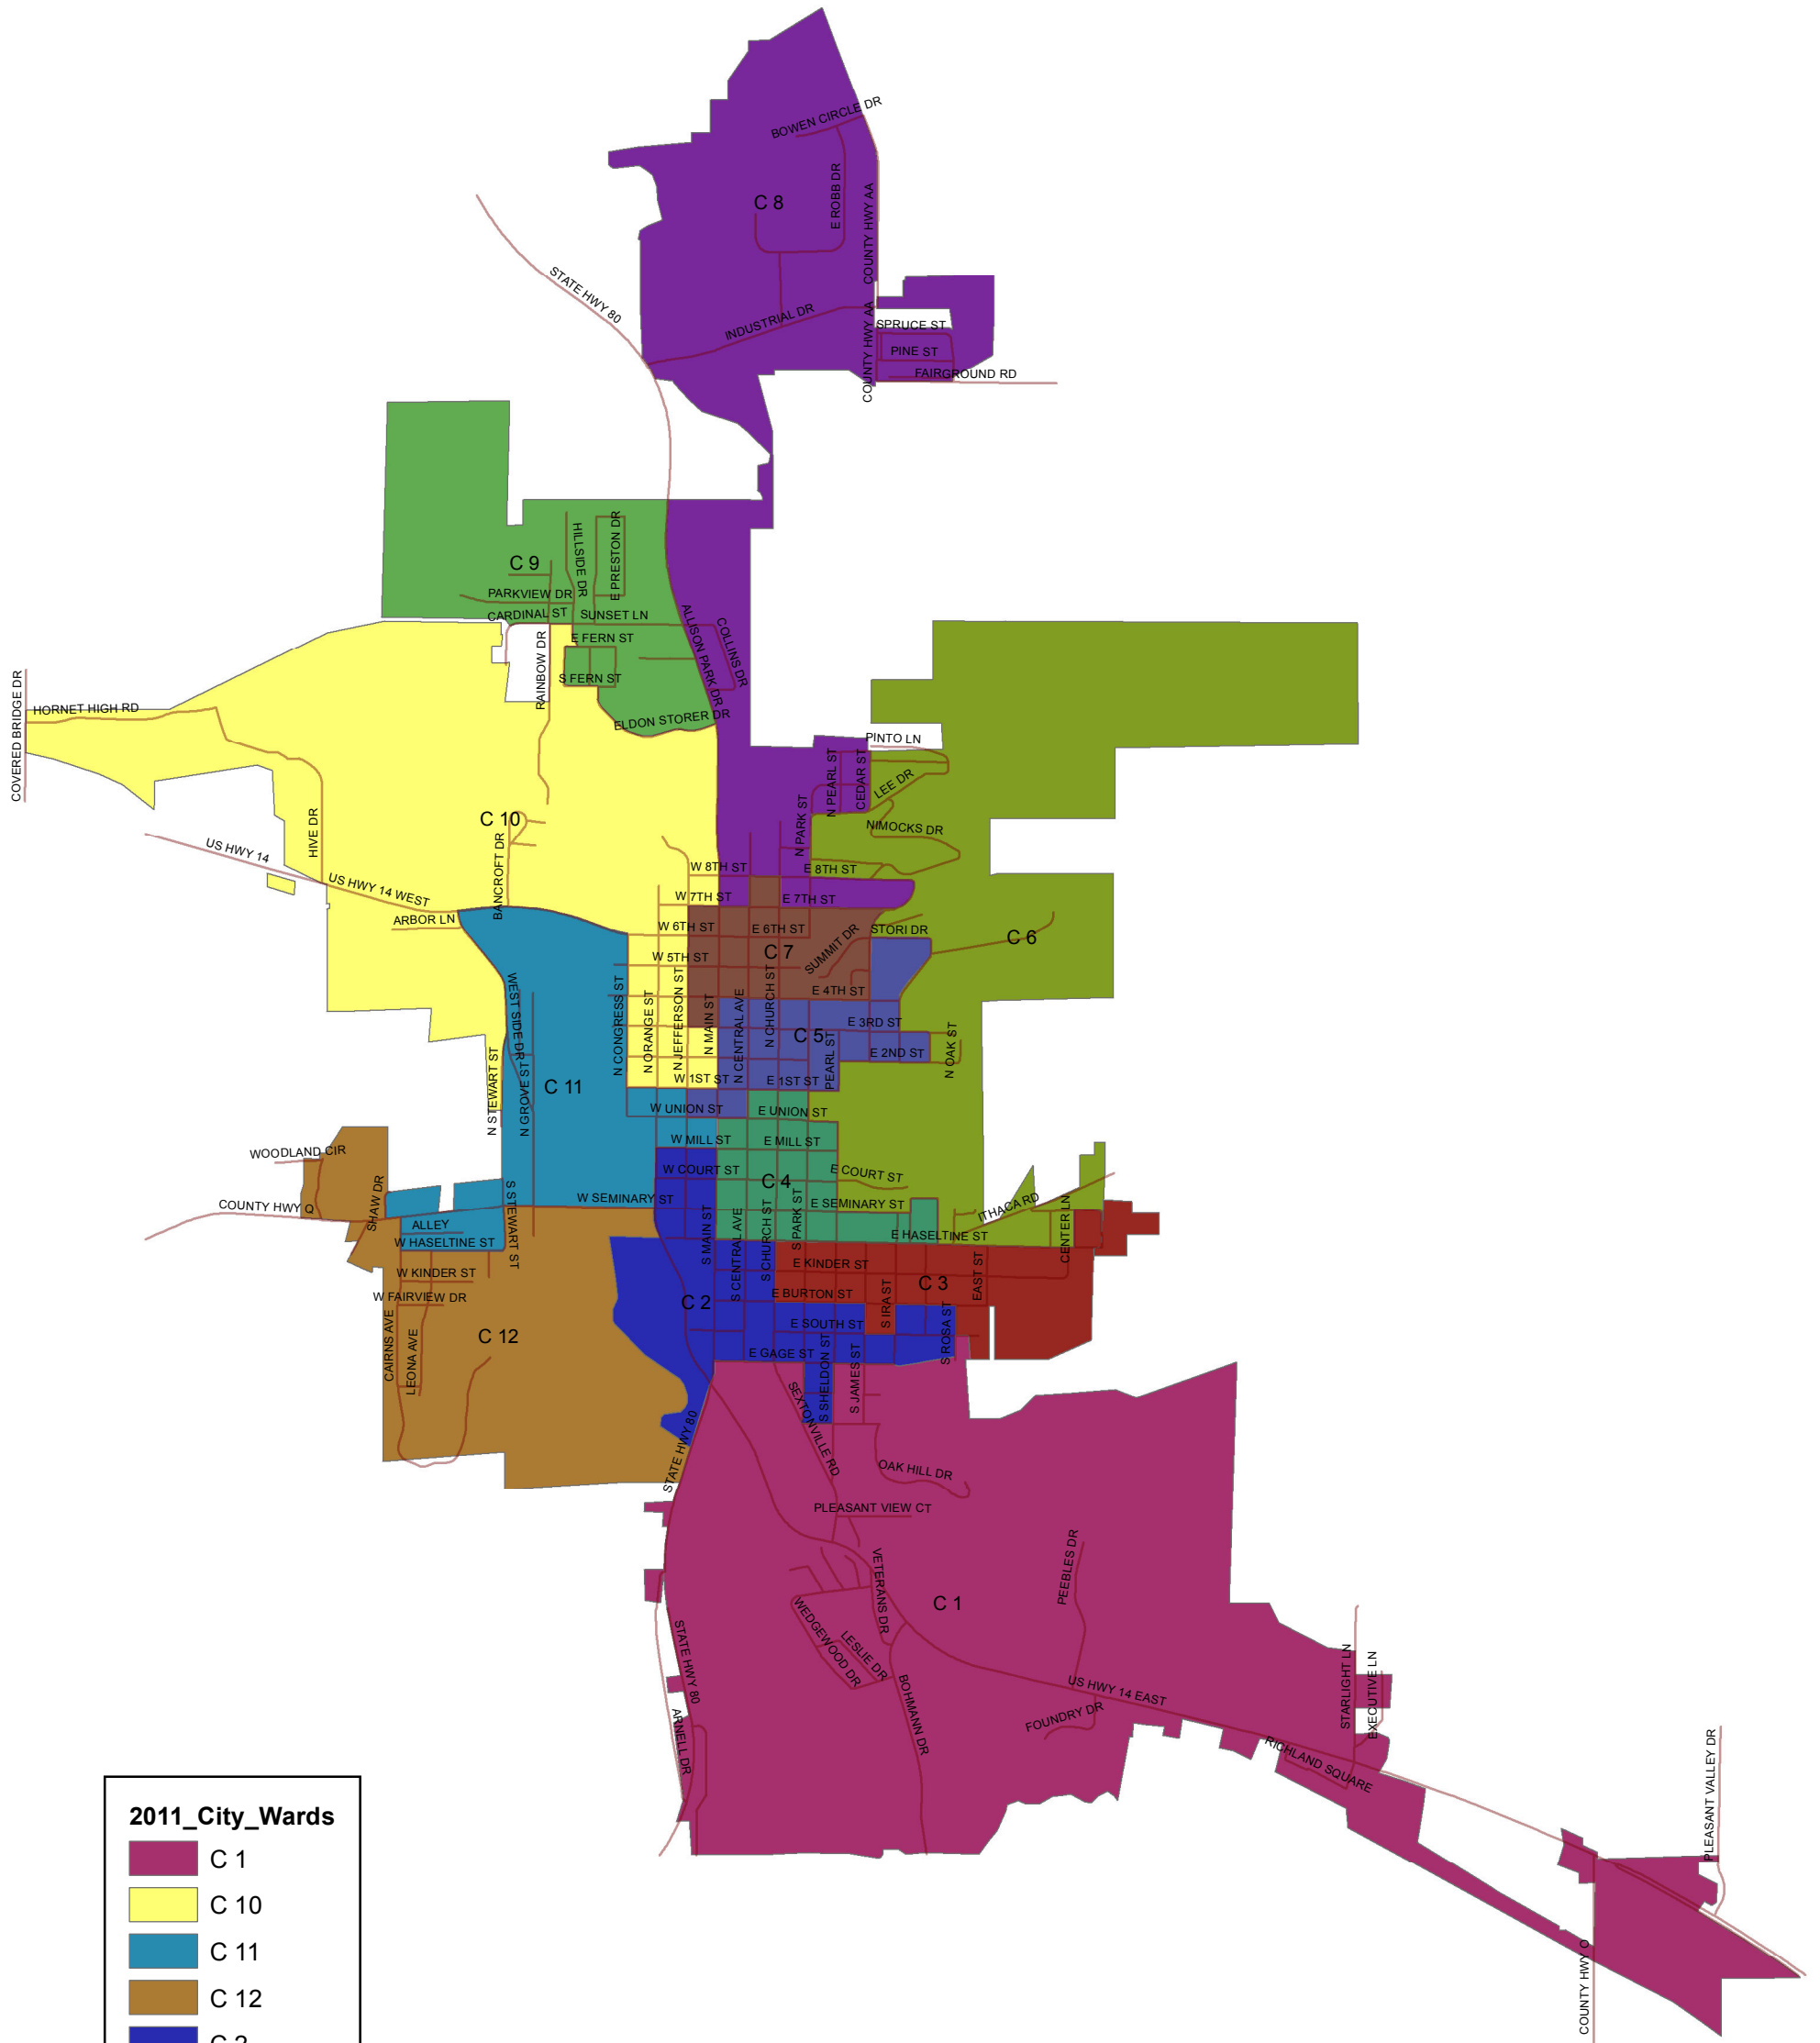

2011 Supervisory and Ward Districts City of Richland Center

2011_City_Wards	
	C 1
	C 10
	C 11
	C 12
	C 2
	C 3
	C 4
	C 5
	C 6
	C 7
	C 8
	C 9