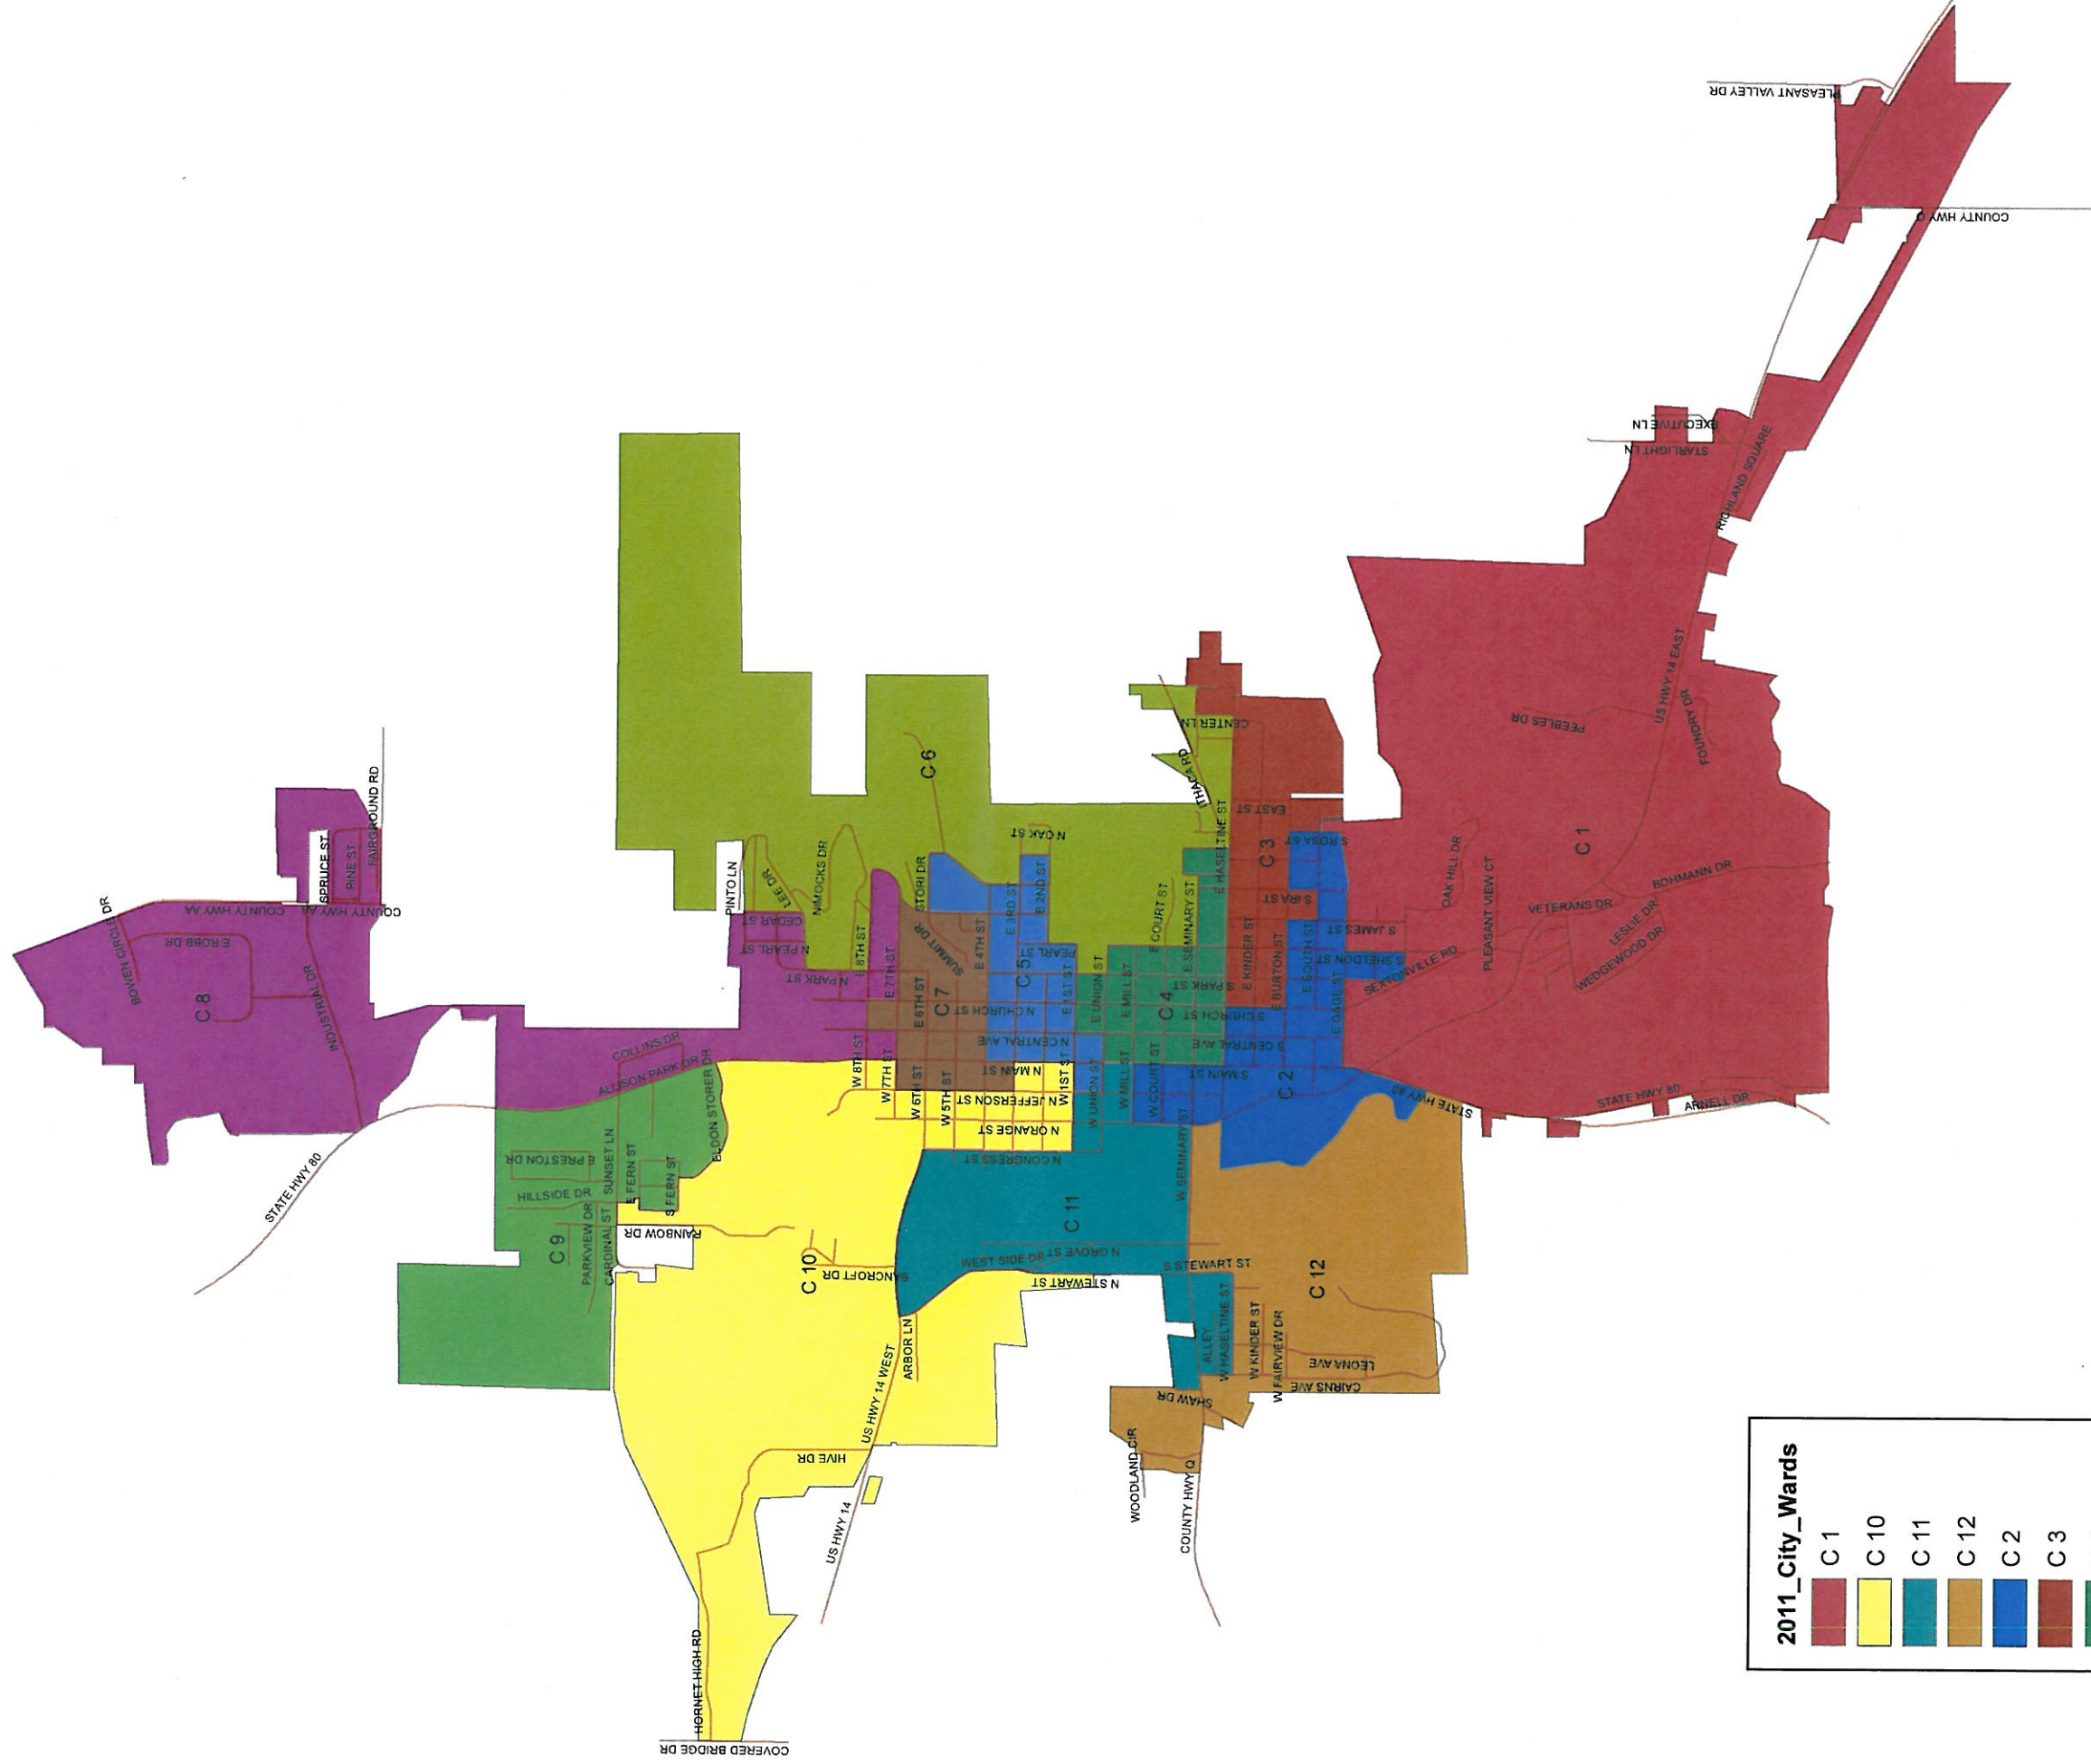

2011 Supervisory and Ward Districts City of Richland Center

2011_City_Wards

C 1	C 10	C 11	C 12	C 2	C 3	C 4	C 5	C 6	C 7	C 8	C 9
-----	------	------	------	-----	-----	-----	-----	-----	-----	-----	-----