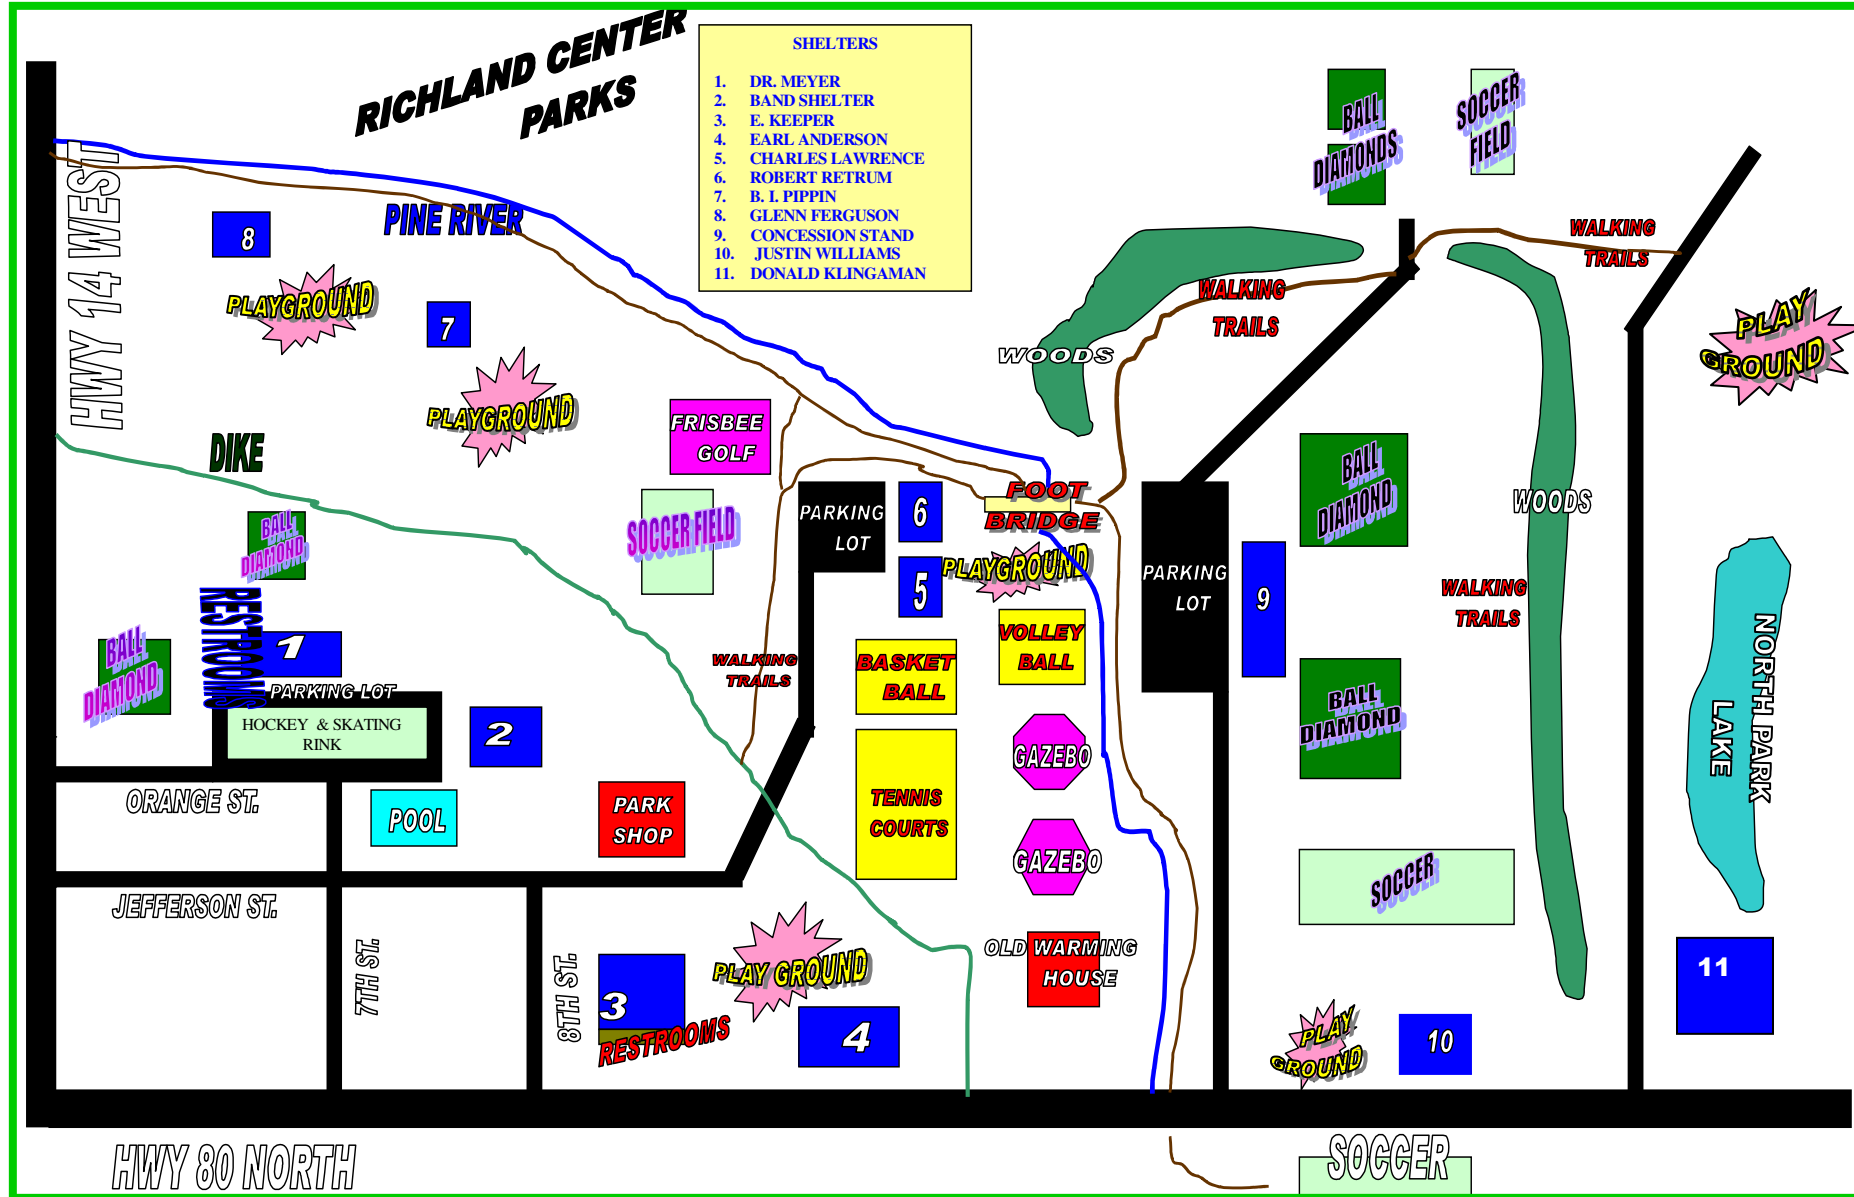

Richland Center Park's Shelter Information

Richland Center, WI

The Richland Center Parks and Grounds Department maintains and operates 11 Shelters located at various locations in the parks that are surrounded by other recreational facilities, such as Playgrounds, Basketball courts, Volleyball courts, soccer fields, Outdoor pool and much more. Each shelter comes with a number of picnic tables that are perfect for hosting family gatherings as well as other social events. Located close to these shelters are well maintained public amenities such as restrooms, garbage cans and drinking fountains. (see the reversed side of the brochure for a comprehensive map of shelter locations).

Shelter Usage: (All monies go towards Parks and Shelter improvements)

<u>Shelter</u>	<u>Cost</u>	<u>Group Size</u>
Dr. Meyer	\$50 (Enclosed Shelter)	65 - 75
E. Keepers	\$45 (Attached Bathrooms)	80 - 110
Band Shelter	\$35	75 - 100
Earl Anderson	\$35	65 - 75
Robert Retrum	\$35	75 - 100
Charles Lawrence	\$35	75 - 100
Retrum & Lawrence	\$60	150 - 200
Justin Williams North Park	\$35	100 - 125
Lions-North Park Concession Stand	\$15 a day	N / A
Lions-North Park w/o Concession Stand	\$35	65 - 75
Don Klingaman North Park Pond	\$35	75 - 100
Glenn Ferguson Shelter #1 Krouskop	\$35	65 - 75
B.I. Pippin Shelter #2 Krouskop	\$35	65 - 75

Map of Richland Center Park

Match each Picture and Number to the numbers in the adjacent map

1) Dr Meyer

2) Band Shelter

3) E. Keeper

4) Earl Anderson

5) Charles Lawrence

6) Robert Retrum

7) B.I. Pippin

8) Glen Ferguson

9) Concession Stand

10) Justin Williams

11) Donald Klingaman